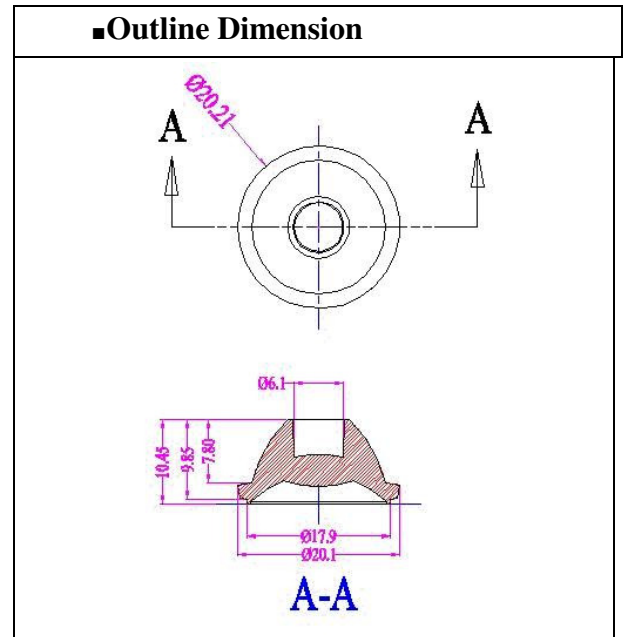

■ Features

- 45 ° focusing angle
-
-
-
-

■ Applications

- Non Long range Lighting with medium area
-
-
-

■ Outline Dimension

■ Specification

Item	Value
Transmittance	93%
Material	PMMA
Standard	SGS/ROHS
Temperature	-35°C -90°C
Surface Treatment	Matt

■ Photos

■ Beam Pattern
